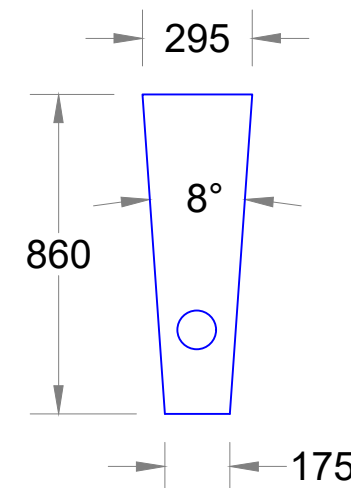

Wedge Arm

Rev	Description	Date	By
Sight-Line information is for guidance only. Due to the variation in screen sizes and heights plus the wide variations in the sizes of people using them and their sitting behaviour, we strongly recommend you use the services of an experienced auditorium architect at the earliest possible stage. Where possible a sit-test should be carried out using a working sample of the chairs proposed.			
© Copyright 2010-2021 Infinity Seating Solutions LTD company registration number 07091550 All Rights Reserved. Copyright protected with ProtectMyWork.com			
Design Name	Cooper		
Size/Class	Silver		
Type	Recliner		
Sub-Type	Modular		
Option	Configurations		
7 Coopers Way Temple Farm Business Park Southend-On-Sea Essex SS2 5TE, UK Call: +44 (0)1702 614444 Web: www.infinityseating.co.uk			
Drwg No.	Drawn	Scale	Date
B115V1	MB	NTS	13.05.2021