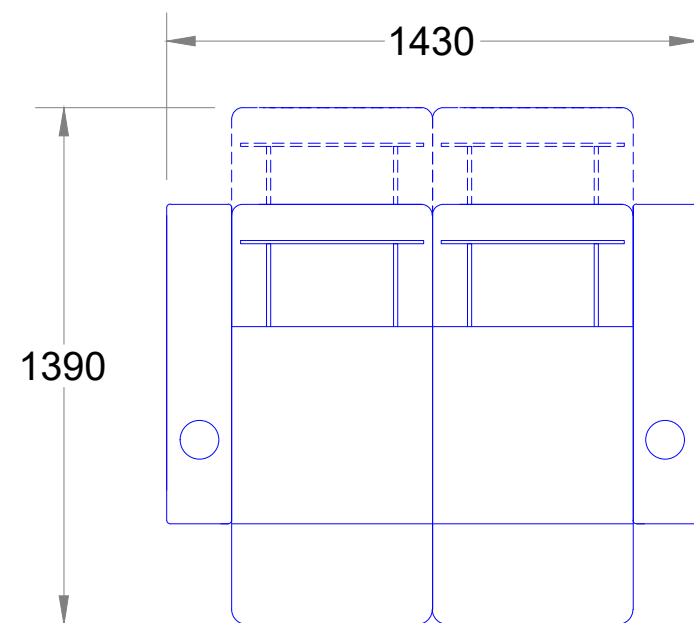

A	Redrawn as modular & drawing no. added	08.04.21	mb
Rev	Description	Date	By
<p>Sight-Line information is for guidance only. Due to the variation in screen sizes and heights plus the wide variations in the sizes of people using them and their sitting behaviour, we strongly recommend you use the services of an experienced auditorium architect at the earliest possible stage. Where possible a sit-test should be carried out using a working sample of the chairs proposed.</p>			
<p>© Copyright 2010-2021 Infinity Seating Solutions LTD          company registration number 07091550          All Rights Reserved.          Copyright protected with ProtectMyWork.com</p>			
Design Name	Cooper		
Size/Class	Silver		
Type	Recliner		
Sub-Type	Modular		
Option	-		
			
<p>7 Coopers Way          Temple Farm Business Park          Southend-On-Sea          Essex SS2 5TE, UK</p>			
<p>Call: +44 (0)1702 614444          Web: www.infinityseating.co.uk</p>			
Drwg No.	Drawn	Scale	Date
B115V	NP	1:15 @ A3	02.02.2021

# Cooper Silver Recliner Modular configurations

Single seat

Twin seat

Right Arm seat

Left Arm seat

Armless seat

Straight Arm

Wedge Arm