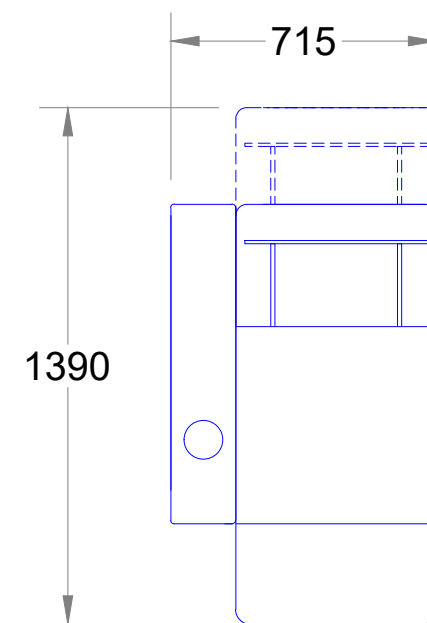

A	Redrawn as modular & drawing no. added	08.04.21	mb
Rev	Description	Date	By
<p>Sight-Line information is for guidance only. Due to the variation in screen sizes and heights plus the wide variations in the sizes of people using them and their sitting behaviour, we strongly recommend you use the services of an experienced auditorium architect at the earliest possible stage. Where possible a sit-test should be carried out using a working sample of the chairs proposed.</p>			
<p>© Copyright 2010-2021 Infinity Seating Solutions LTD          company registration number 07091550          All Rights Reserved.          Copyright protected with ProtectMyWork.com</p>			
Design Name	Cooper		
Size/Class	Silver		
Type	Recliner		
Sub-Type	Modular		
Option	-		
			
<p>7 Coopers Way          Temple Farm Business Park          Southend-On-Sea          Essex SS2 5TE, UK</p>			
<p>Call: +44 (0)1702 614444          Web: www.infinityseating.co.uk</p>			
Drwg No.	Drawn	Scale	Date
B115V	NP	1:15 @ A3	02.02.2021

# Cooper Silver Recliner Modular configurations

Single seat

Twin seat

Right Arm seat

Left Arm seat

Armless seat

Straight Arm

Wedge Arm