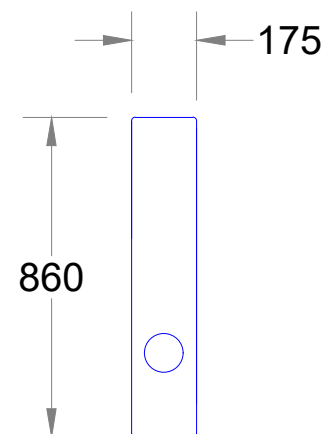

# Cooper Silver Recliner Modular configurations

Single seat

Twin seat

Right Arm seat

Left Arm seat

Armless seat

Straight Arm

Wedge Arm

Rev	Description	Date	By
Sight-Line information is for guidance only. Due to the variation in screen sizes and heights plus the wide variations in the sizes of people using them and their sitting behaviour, we strongly recommend you use the services of an experienced auditorium architect at the earliest possible stage. Where possible a sit-test should be carried out using a working sample of the chairs proposed.			
© Copyright 2010-2021 Infinity Seating Solutions LTD company registration number 07091550 All Rights Reserved. Copyright protected with ProtectMyWork.com			
Design Name	Cooper		
Size/Class	Silver		
Type	Recliner		
Sub-Type	Modular		
Option	Configurations		
			
7 Coopers Way Temple Farm Business Park Southend-On-Sea Essex SS2 5TE, UK  Call: +44 (0)1702 614444 Web: www.infinityseating.co.uk			
Drwg No.	Drawn	Scale	Date
B115V1	MB	NTS	13.05.2021