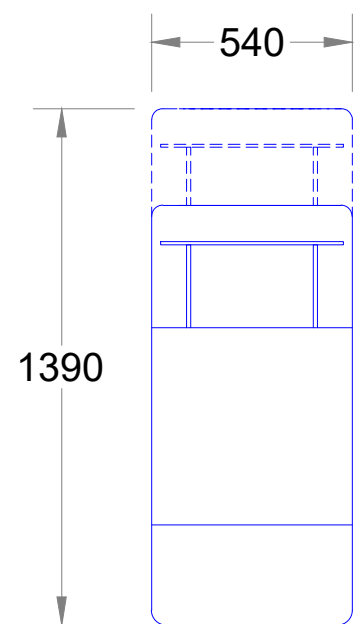

# Cooper Silver Recliner Modular configurations

Single seat

Twin seat

Right Arm seat

Left Arm seat

Armless seat

Straight Arm

Wedge Arm

Rev	Description	Date	By
Sight-Line information is for guidance only. Due to the variation in screen sizes and heights plus the wide variations in the sizes of people using them and their sitting behaviour, we strongly recommend you use the services of an experienced auditorium architect at the earliest possible stage. Where possible a sit-test should be carried out using a working sample of the chairs proposed.			
© Copyright 2010-2021 Infinity Seating Solutions LTD company registration number 07091550 All Rights Reserved. Copyright protected with ProtectMyWork.com			
Design Name	Cooper		
Size/Class	Silver		
Type	Recliner		
Sub-Type	Modular		
Option	Configurations		
			
7 Coopers Way Temple Farm Business Park Southend-On-Sea Essex SS2 5TE, UK  Call: +44 (0)1702 614444 Web: www.infinityseating.co.uk			
Drwg No.	Drawn	Scale	Date
B115V1	MB	NTS	13.05.2021