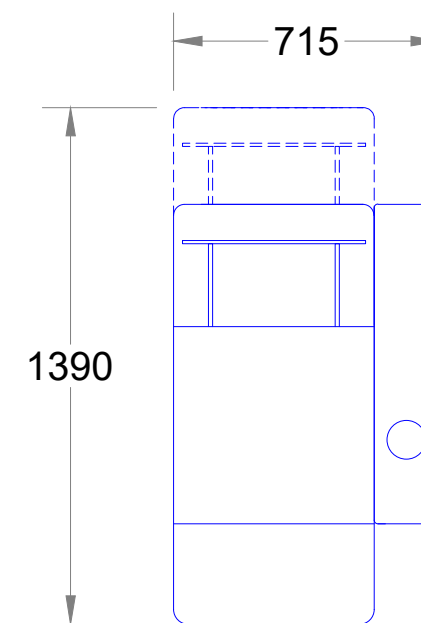

# Cooper Silver Recliner Modular configurations

Single seat

Twin seat

Right Arm seat

Left Arm seat

Armless seat

Straight Arm

Wedge Arm

Rev	Description	Date	By
Sight-Line information is for guidance only. Due to the variation in screen sizes and heights plus the wide variations in the sizes of people using them and their sitting behaviour, we strongly recommend you use the services of an experienced auditorium architect at the earliest possible stage. Where possible a sit-test should be carried out using a working sample of the chairs proposed.			
© Copyright 2010-2021 Infinity Seating Solutions LTD company registration number 07091550 All Rights Reserved. Copyright protected with ProtectMyWork.com			
Design Name	Cooper		
Size/Class	Silver		
Type	Recliner		
Sub-Type	Modular		
Option	Configurations		
			
7 Coopers Way Temple Farm Business Park Southend-On-Sea Essex SS2 5TE, UK  Call: +44 (0)1702 614444 Web: www.infinityseating.co.uk			
Drwg No.	Drawn	Scale	Date
B115V1	MB	NTS	13.05.2021