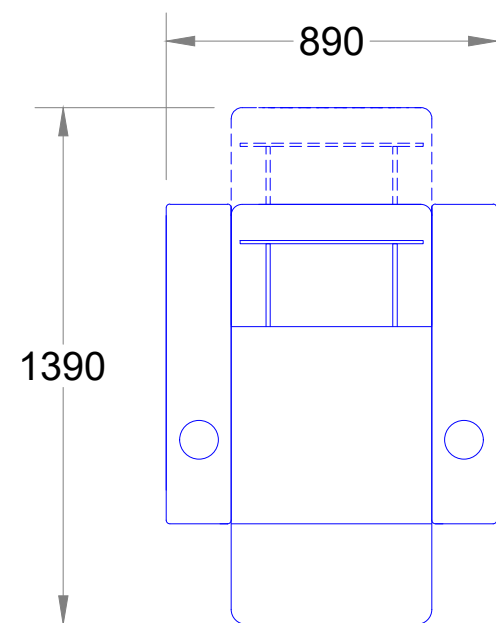

A	Redrawn as modular & drawing no. added	08.04.21	mb
Rev	Description	Date	By
<p>Sight-Line information is for guidance only. Due to the variation in screen sizes and heights plus the wide variations in the sizes of people using them and their sitting behaviour, we strongly recommend you use the services of an experienced auditorium architect at the earliest possible stage. Where possible a sit-test should be carried out using a working sample of the chairs proposed.</p>			
<p>© Copyright 2010-2021 Infinity Seating Solutions LTD          company registration number 07091550          All Rights Reserved.          Copyright protected with ProtectMyWork.com</p>			
Design Name	Cooper		
Size/Class	Silver		
Type	Recliner		
Sub-Type	Modular		
Option	-		
			
<p>7 Coopers Way          Temple Farm Business Park          Southend-On-Sea          Essex SS2 5TE, UK</p>			
<p>Call: +44 (0)1702 614444          Web: www.infinityseating.co.uk</p>			
Drwg No.	Drawn	Scale	Date
B115V	NP	1:15 @ A3	02.02.2021

# Cooper Silver Recliner Modular configurations

Single seat

Twin seat

Right Arm seat

Left Arm seat

Armless seat

Straight Arm

Wedge Arm